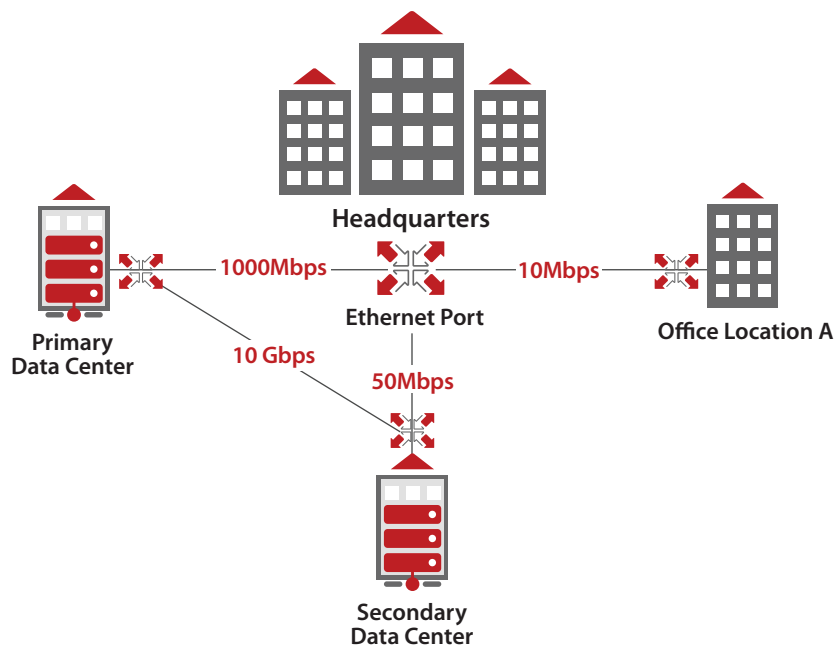

E-LINE: ETHERNET PRIVATE LINE (EPL)

For years businesses have utilized Ethernet technology in the Local Area Network (LAN). That's why Deltacom's EPL service combines the reliability of point-to-point, dedicated SONET and DWDM transport with a simple, familiar Ethernet interface, ideal for your internal voice, video, and data applications.

Deltacom's E-line service provides an Ethernet interface that enables your business to seamlessly upgrade legacy private line and wave networks. The flexible bandwidth options of EPL provide the speed, flexibility and simplicity that you need to compete in today's market.

**DELTACOM'S CUSTOMER-DRIVEN APPROACH TO BUSINESS PROVIDES
SIMPLE, SECURE NETWORKING SOLUTIONS TO HELP YOUR
BUSINESS ACHIEVE OPTIMAL PERFORMANCE.**

APPLICATIONS

Point-to-point or hub and spoke internal network configurations

Flexible bandwidth increments

Rapid augmentation of virtual circuit capacity

Service Level Agreements

Delivered over native Ethernet access or CPE-based TDM access

Installation, monitoring and management capabilities